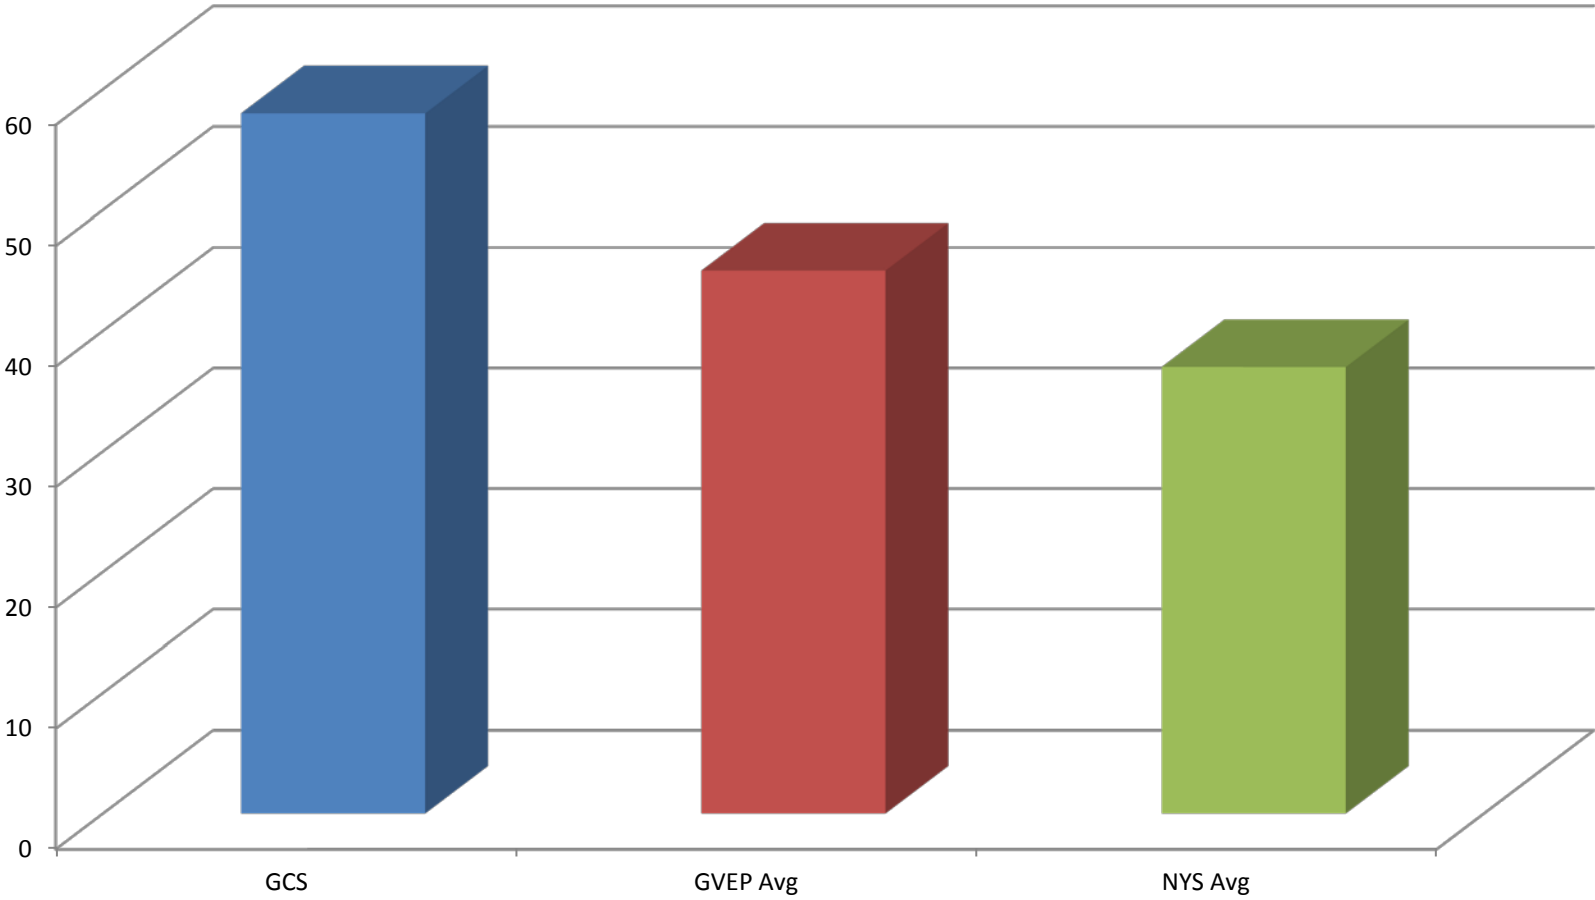

# ELA/Math Aspirational Performance Measure (2006 Cohort)